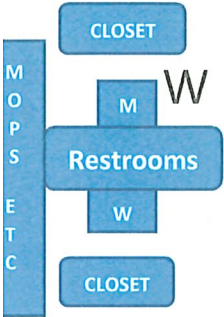

NORTH WALL

TABLE – NO CHAIRS

Each Rectangle Table has 6 chairs per table

E

TABLE HOLDER / CHAIR HANGER STORAGE AREA  
IF ADDITIONAL TABLES/CHAIRS ARE USED FROM THIS AREA THEY MUST BE CLEANED AND PUT BACK AWAY

Locked Storage Area

SOUTH WALL